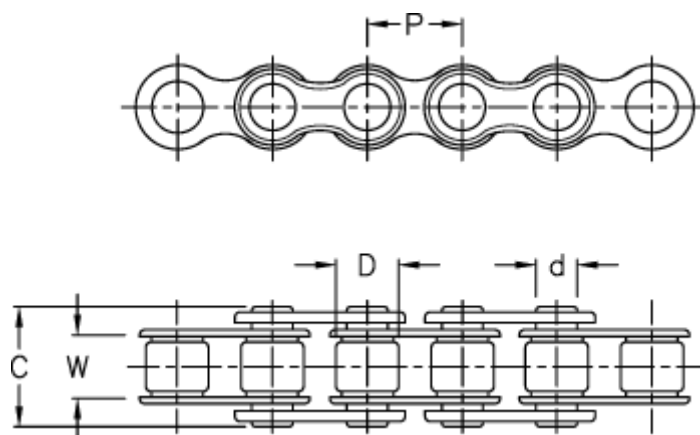

Data Sheet

Article number: 6100110050

Description: KLEEchain 1/2" x 5/16" simplex 08 B-1
5 meter in box (without connecting links)

Measures

Breaking power = 19400N

C = 17.5

Chain size = 1/2 x 5/16"

d = 4.45

D = 8.51

Description = 08 B-1

P = 12.7

W = 7.75